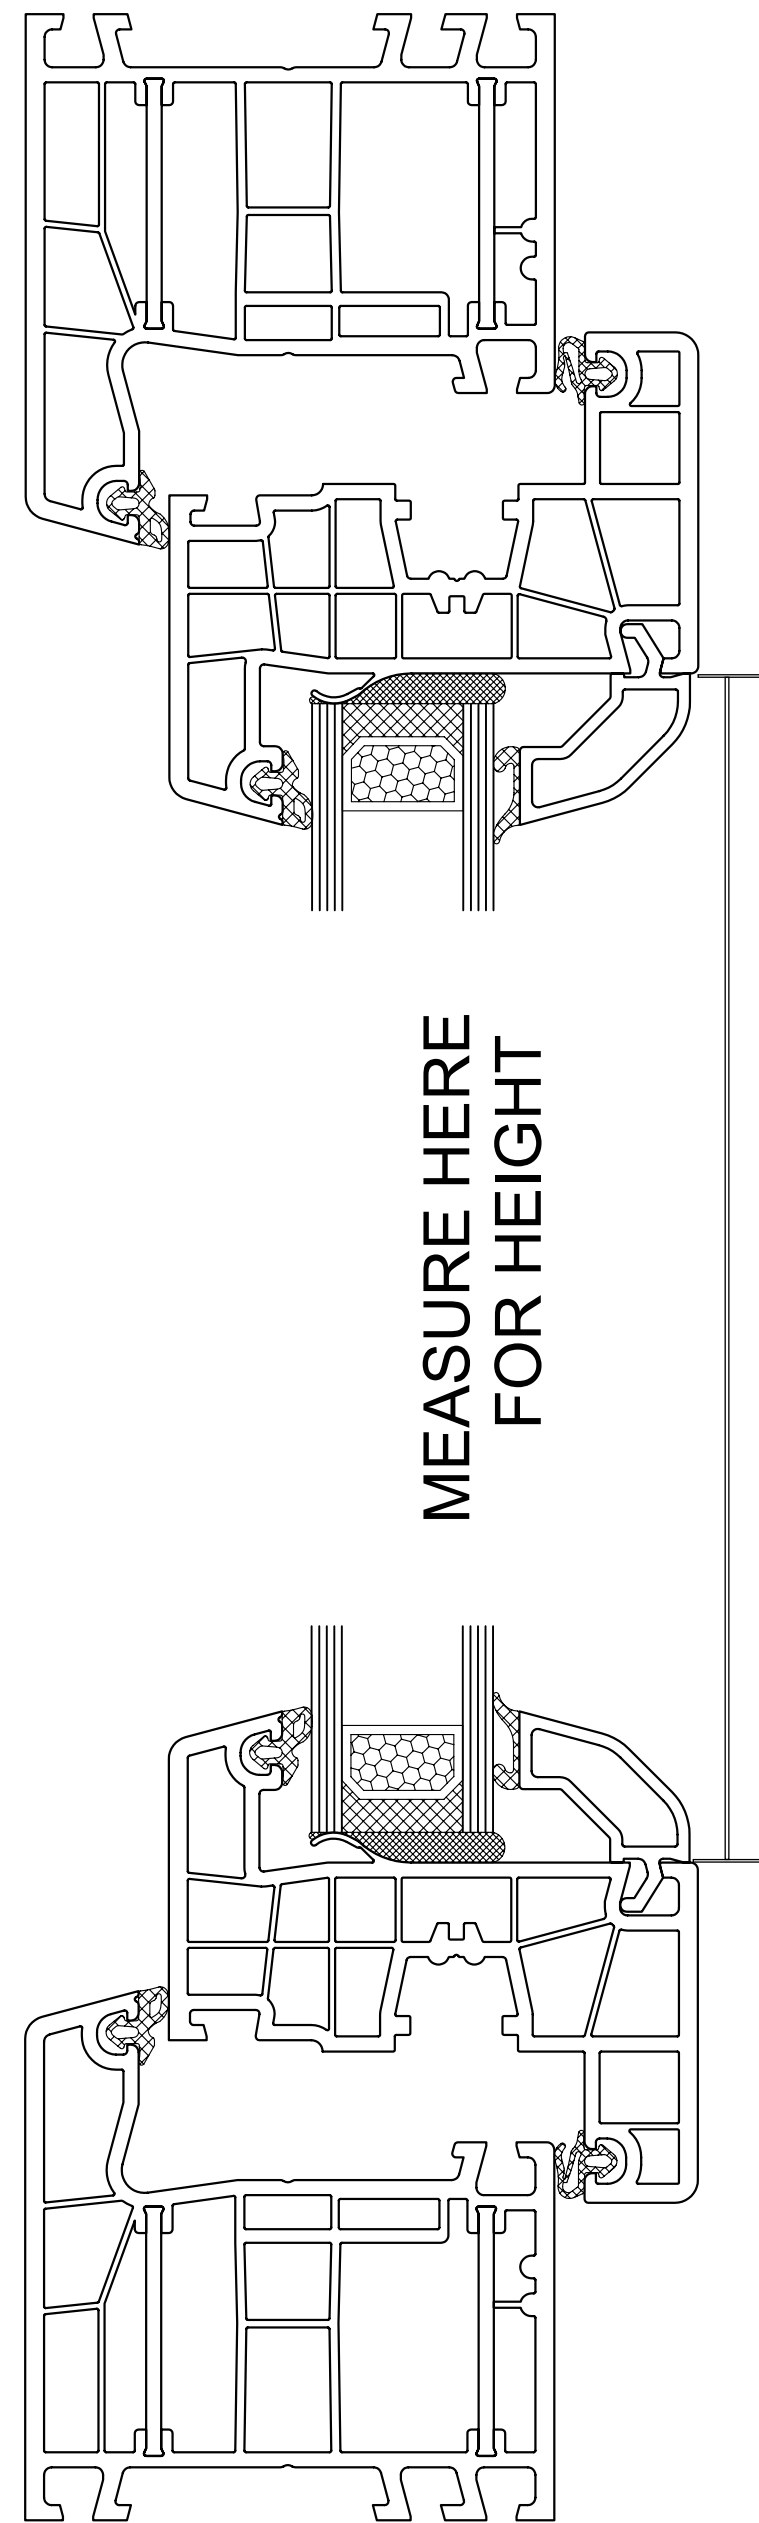

Surface Bracket Installation

Measure as shown
Width as measured
Height plus 2 inches

German
Shades[®] LLC
...window fashion reinvented